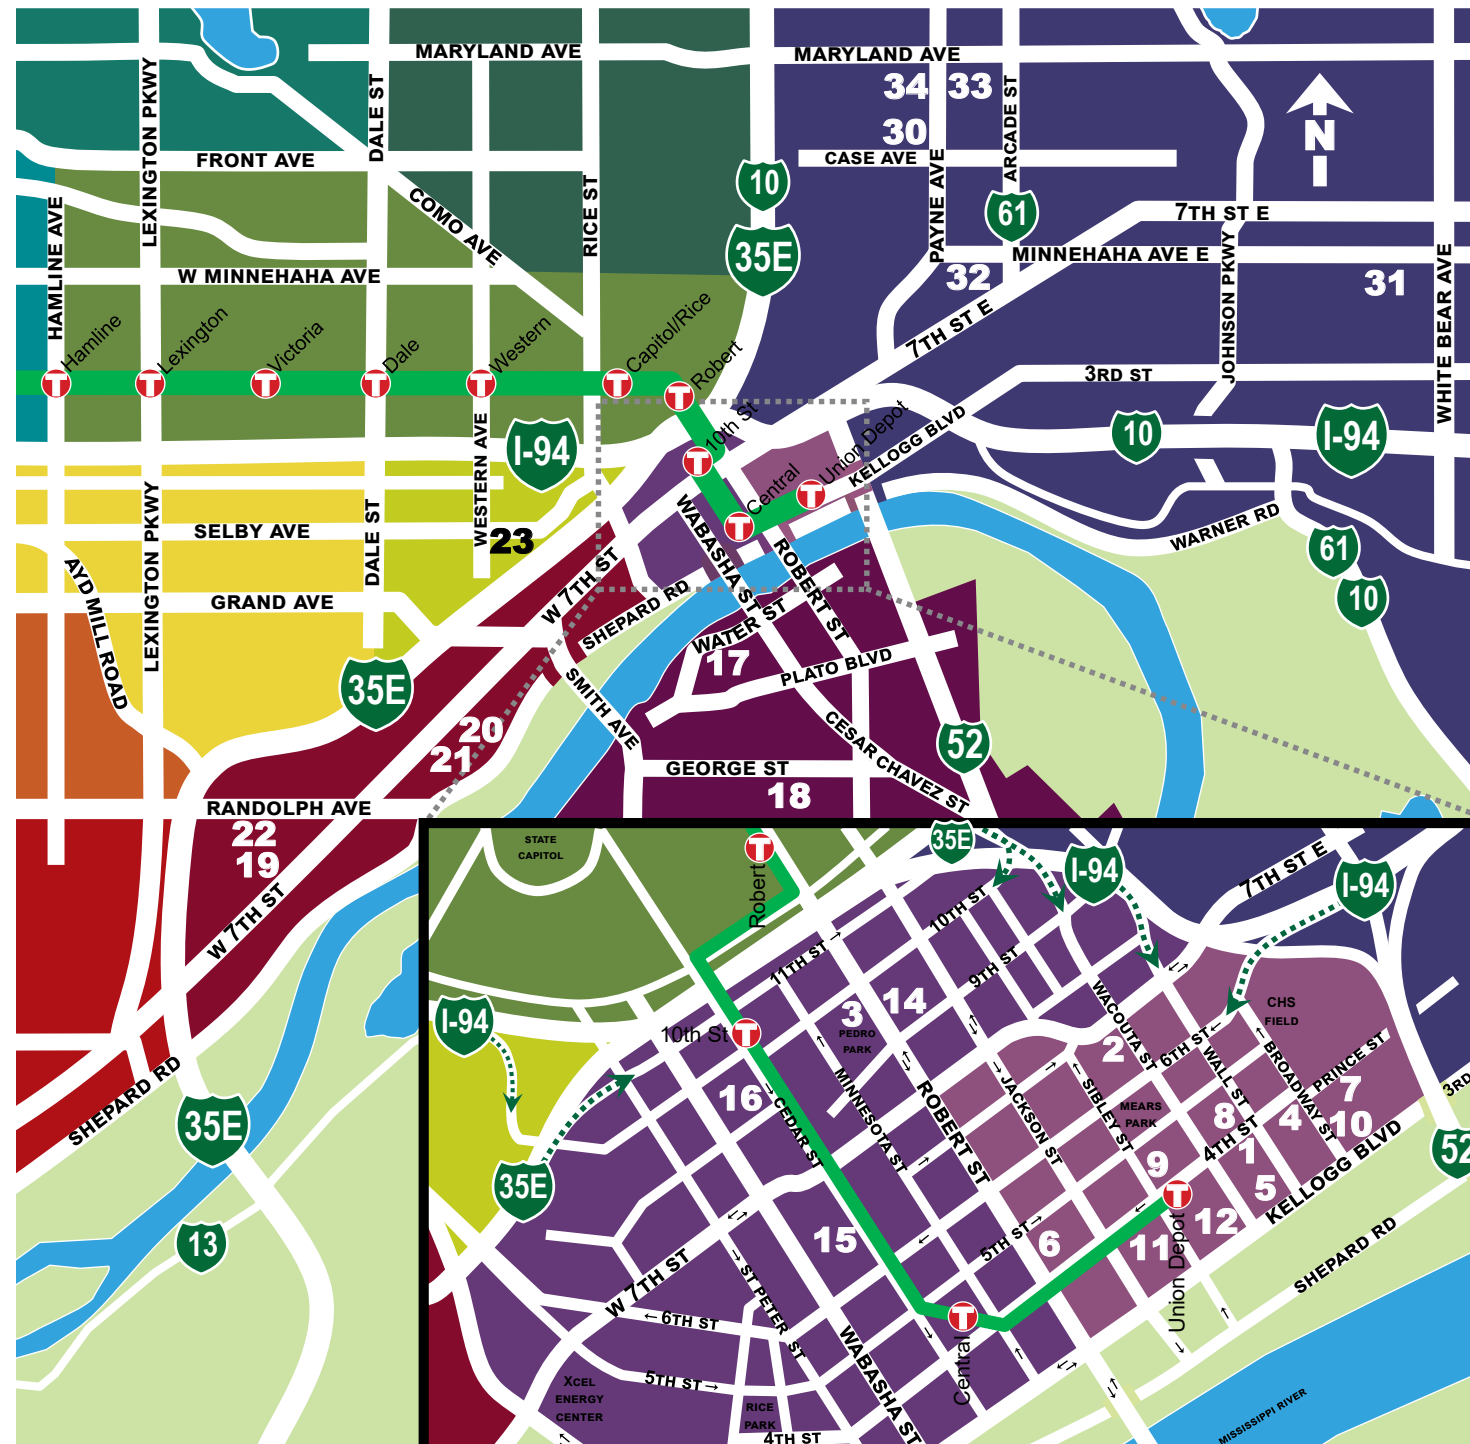

DOWNTOWN

- 13.....&.....George Latimer Central Library (90 W 4th St)
- 14.....&.....Rossmor Building (500 N Robert St)
- 15.....&.....Stacked Deck Brewing (421 Cedar St)
- 16.....&.....Upper Mississippi Academy (19 E Exchange St)

WEST SIDE

- 17.....&.....ACVR Warehouse (106 W Water St)
- 18.....&.....Galería Paz Jesús (582 Hall Ave)

WEST 7TH

- 19.....&.....Great River Gallery (1163 W 7th St)
- 20.....&.....Schmidt Artist Lofts - Bottle House (876 W 7th St)
- 21.....&.....Schmidt Artist Lofts - Brew House (900 W 7th St)
- 22.....&.....Awaken Community (506 View St)

CATHEDRAL HILL

- 23.....&.....The Virginia Street Church (170 Virginia St)

RAYMOND STATION

- 24.....&.....2303 Wycliff St (2303 Wycliff St)
- 25.....&.....Dow Building (2242 University Ave W)
- 26.....&.....Midway Triangle Building (2500 University Ave W)

MIDWAY

- 27.....&.....Burning Brothers Brewing (1750 Thomas Ave W)
- 28.....&.....Collide Theatrical Dance Company (755 Prior Ave N)

MERRIAM PARK

- 29.....&.....Spatial Effects Gallery (1759 Selby Ave)

EAST SIDE

- 30.....&.....ArT @ 967 Payne (967 Payne Ave)
- 31.....&.....J. A. Geiger Studio (1647 Beech St)
- 32.....&.....Saint Paul Brewing (688 Minnehaha Ave E)
- 33.....&.....Second Shift Studio Space St Paul (1128 Payne Ave)
- 34.....&.....Studio Payne (1129 Payne Ave)