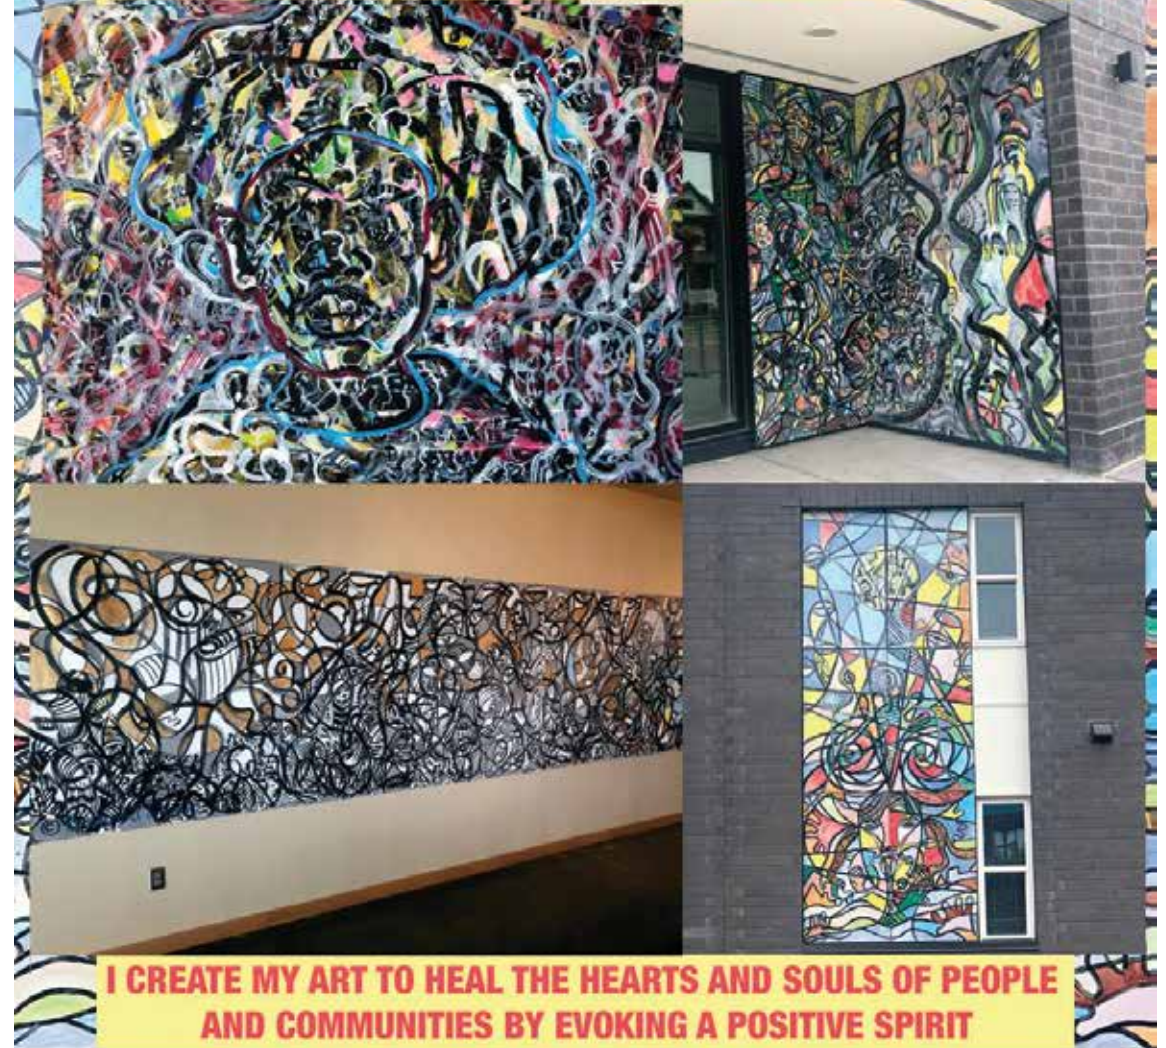

# TA-COUMBA T. AIKEN

**I CREATE MY ART TO HEAL THE HEARTS AND SOULS OF PEOPLE  
AND COMMUNITIES BY EVOKING A POSITIVE SPIRIT**

**LOWERTOWN LOFTS ARTIST COOPERATIVE**

255 Kellogg Blvd E (Entrance in alleyway, rear of building)